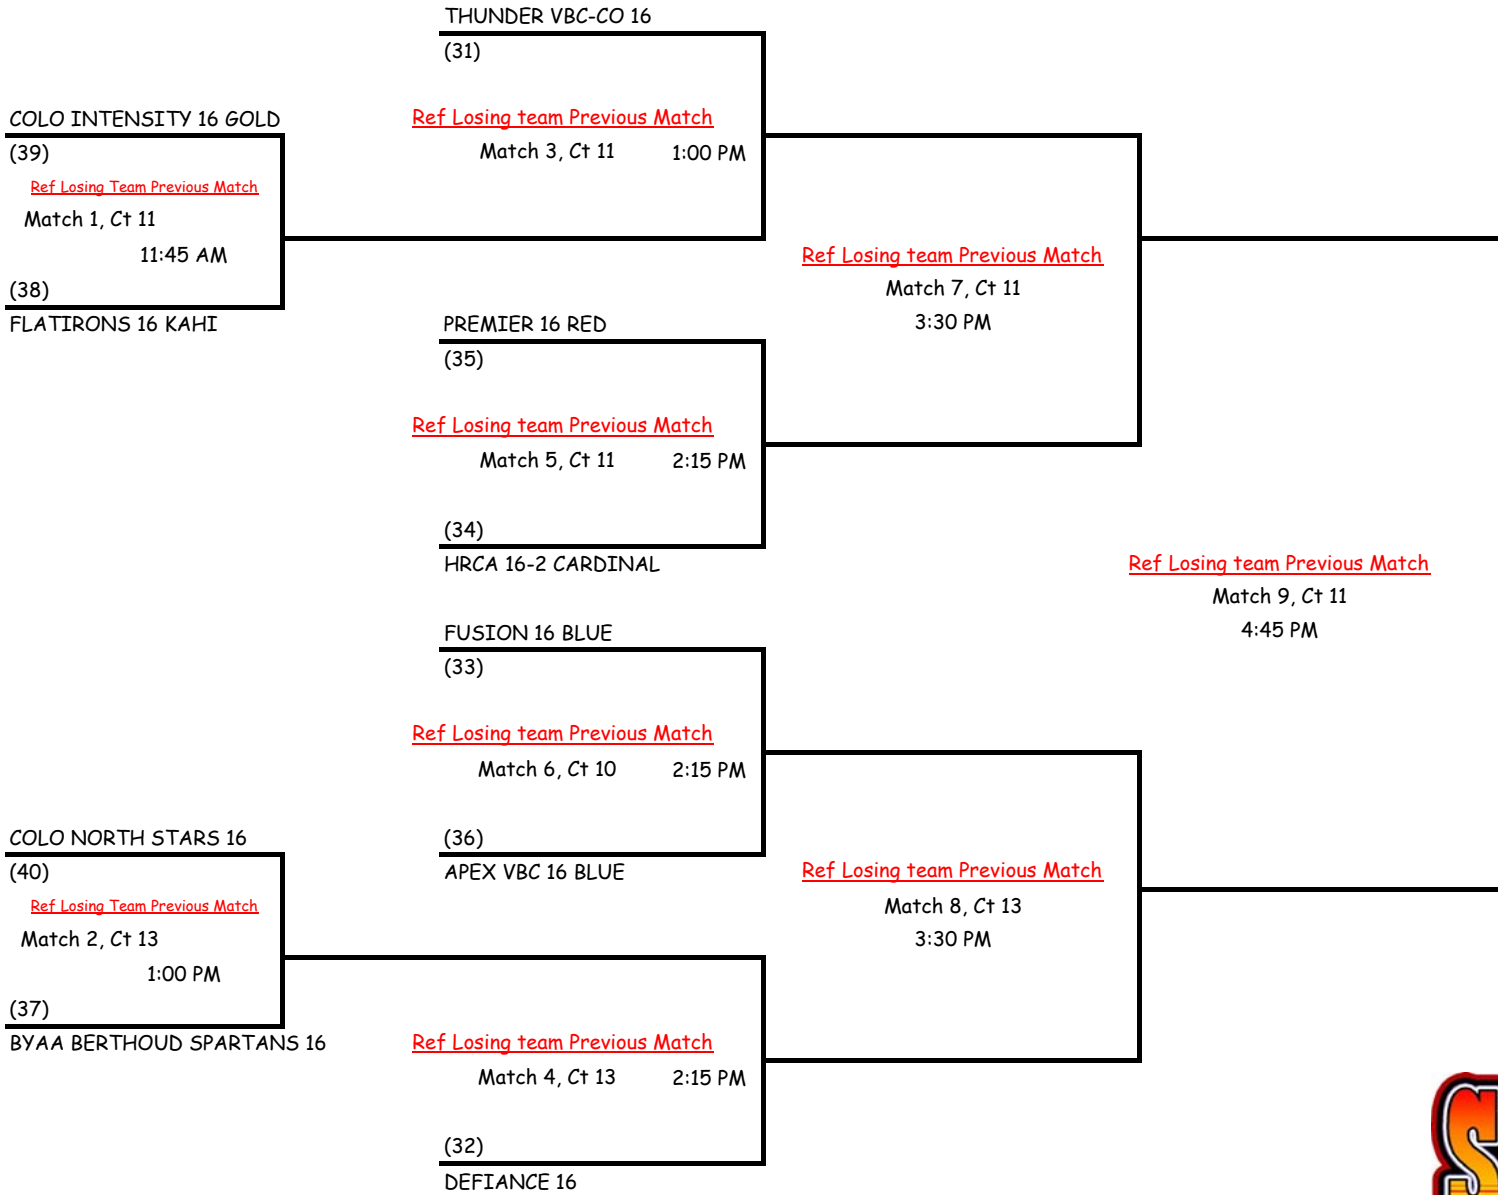

**2010 RMR JUNIOR SHOWDOWN
GRAND CHAMPION 16'S DIVISION
MONDAY, FEBRUARY 15TH (COURT 3 & 5)**

**All losing teams must
stay on court to
officiate the following
match.**

**2010 RMR JUNIOR SHOWDOWN
RESERVE CHAMPION 16'S DIVISION
MONDAY, FEBRUARY 15TH (COURT 2, 3, 4 & 5)**

**All losing teams must
stay on court to
officiate the following
match.**

**2010 RMR JUNIOR SHOWDOWN
FLIGHT #1 16'S DIVISION
MONDAY, FEBRUARY 15TH (COURT 1, 2, 7 & 9)**

**All losing teams must
stay on court to
officiate the following
match.**

**2010 RMR JUNIOR SHOWDOWN
 FLIGHT #2 16'S DIVISION
 MONDAY, FEBRUARY 15TH (COURT 10, 11 & 13)**

**All losing teams must
 stay on court to
 officiate the following
 match.**

**1st Place
 FLIGHT #2 16 & Under
 DIVISION**