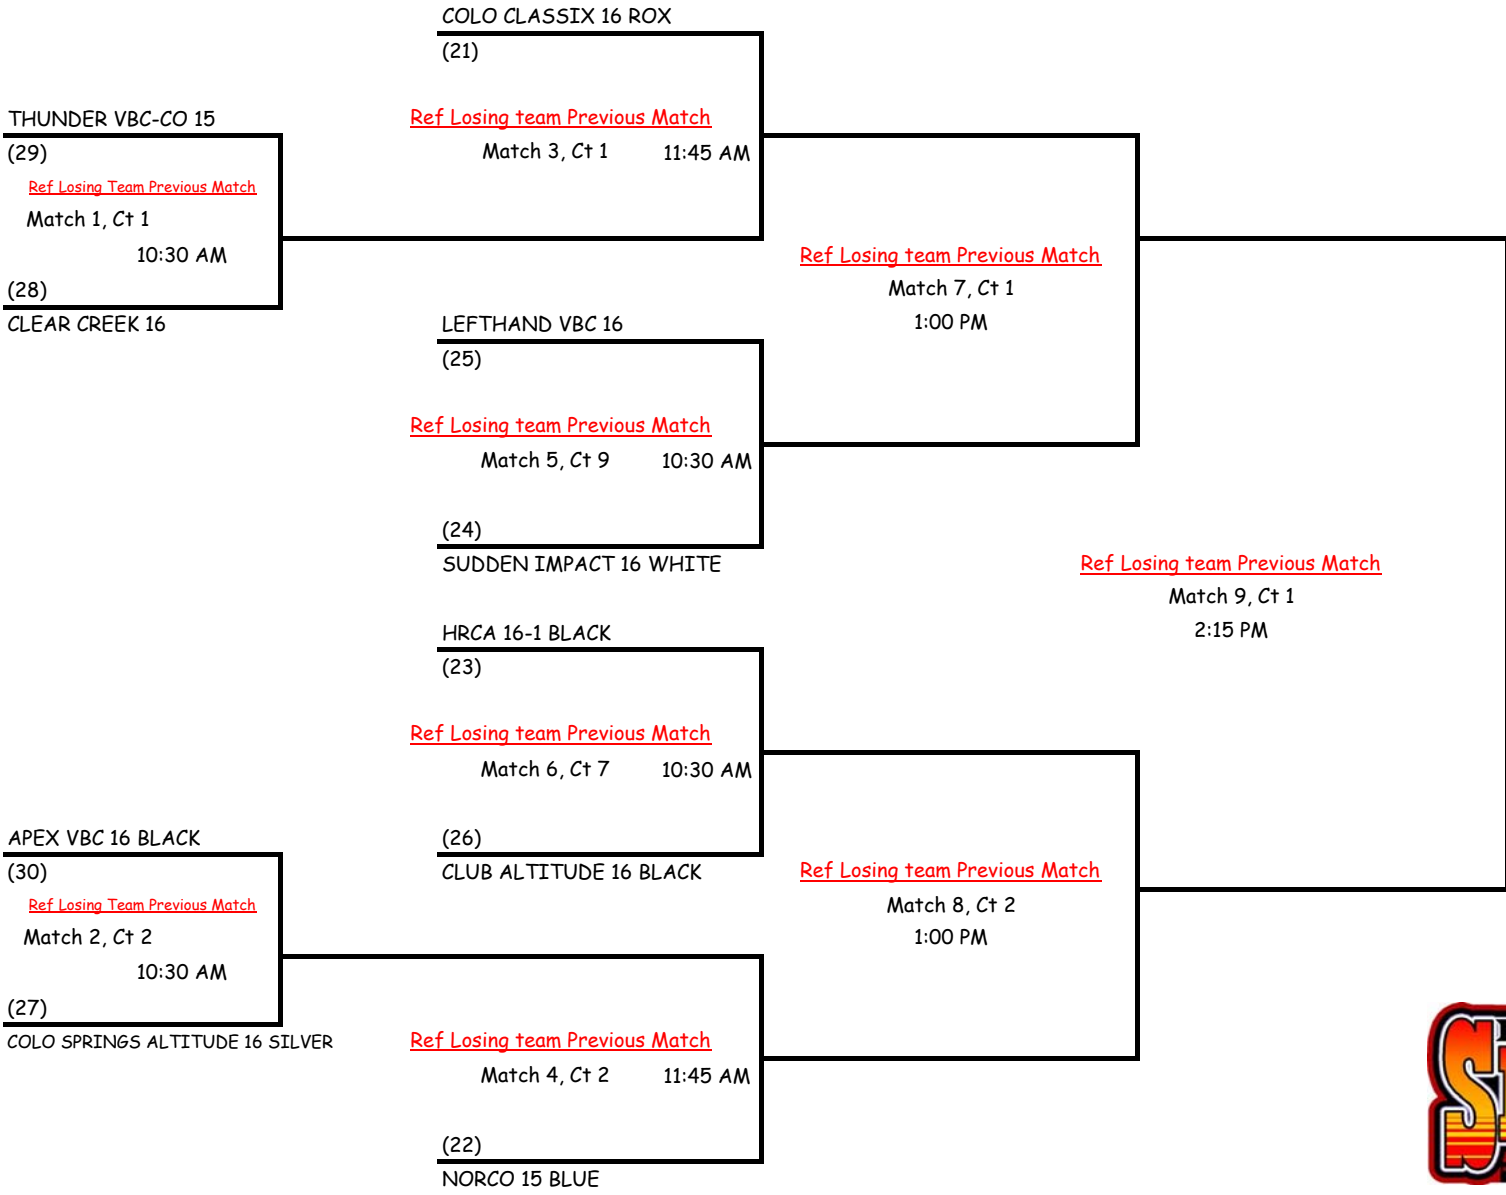

**2010 RMR JUNIOR SHOWDOWN
GRAND CHAMPION 16'S DIVISION
MONDAY, FEBRUARY 15TH (COURT 3 & 5)**

**All losing teams must
stay on court to
officiate the following
match.**

**2010 RMR JUNIOR SHOWDOWN
RESERVE CHAMPION 16'S DIVISION
MONDAY, FEBRUARY 15TH (COURT 2, 3, 4 & 5)**

**All losing teams must
stay on court to
officiate the following
match.**

**2010 RMR JUNIOR SHOWDOWN
FLIGHT #1 16'S DIVISION
MONDAY, FEBRUARY 15TH (COURT 1, 2, 7 & 9)**

**All losing teams must
stay on court to
officiate the following
match.**

**2010 RMR JUNIOR SHOWDOWN
 FLIGHT #2 16'S DIVISION
 MONDAY, FEBRUARY 15TH (COURT 10, 11 & 13)**

**All losing teams must
 stay on court to
 officiate the following
 match.**

**1st Place
 FLIGHT #2 16 & Under
 DIVISION**