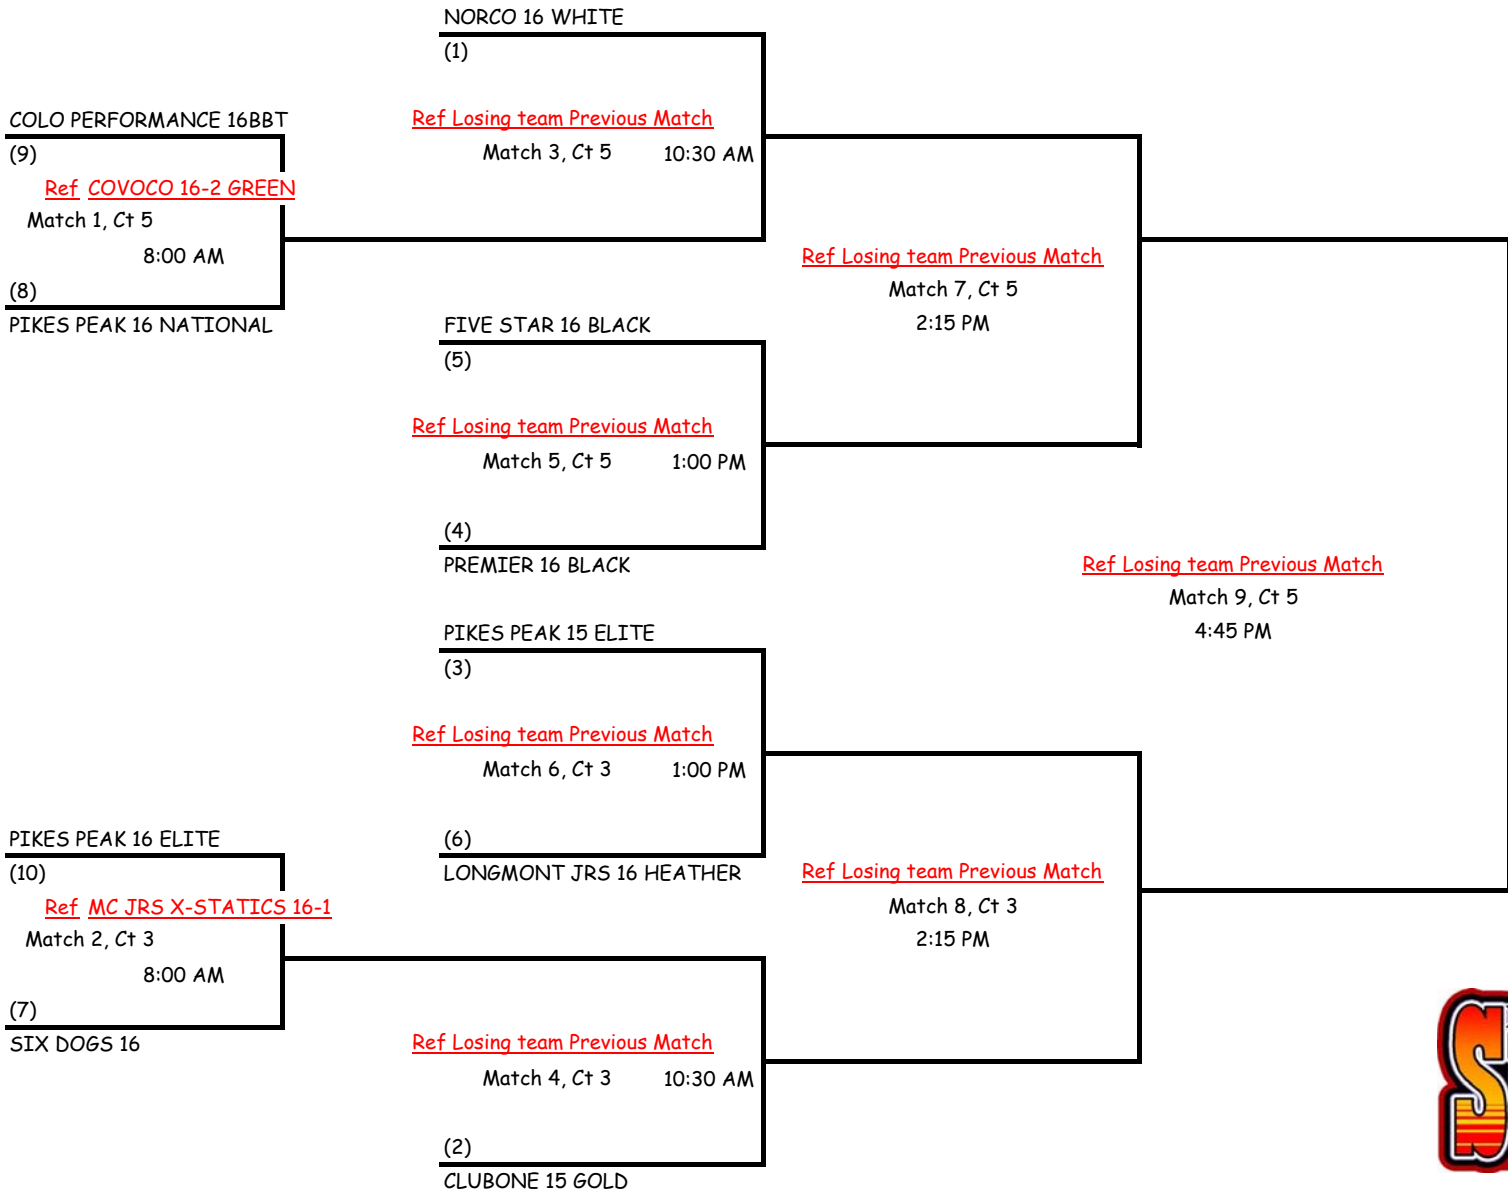

**2010 RMR JUNIOR SHOWDOWN
GRAND CHAMPION 16'S DIVISION
MONDAY, FEBRUARY 15TH (COURT 3 & 5)**

**All losing teams must
stay on court to
officiate the following
match.**

**2010 RMR JUNIOR SHOWDOWN
RESERVE CHAMPION 16'S DIVISION
MONDAY, FEBRUARY 15TH (COURT 2, 3, 4 & 5)**

**All losing teams must
stay on court to
officiate the following
match.**

**2010 RMR JUNIOR SHOWDOWN
FLIGHT #1 16'S DIVISION
MONDAY, FEBRUARY 15TH (COURT 1, 2, 7 & 9)**

**All losing teams must
stay on court to
officiate the following
match.**

**2010 RMR JUNIOR SHOWDOWN
 FLIGHT #2 16'S DIVISION
 MONDAY, FEBRUARY 15TH (COURT 10, 11 & 13)**

**All losing teams must
 stay on court to
 officiate the following
 match.**

**1st Place
 FLIGHT #2 16 & Under
 DIVISION**