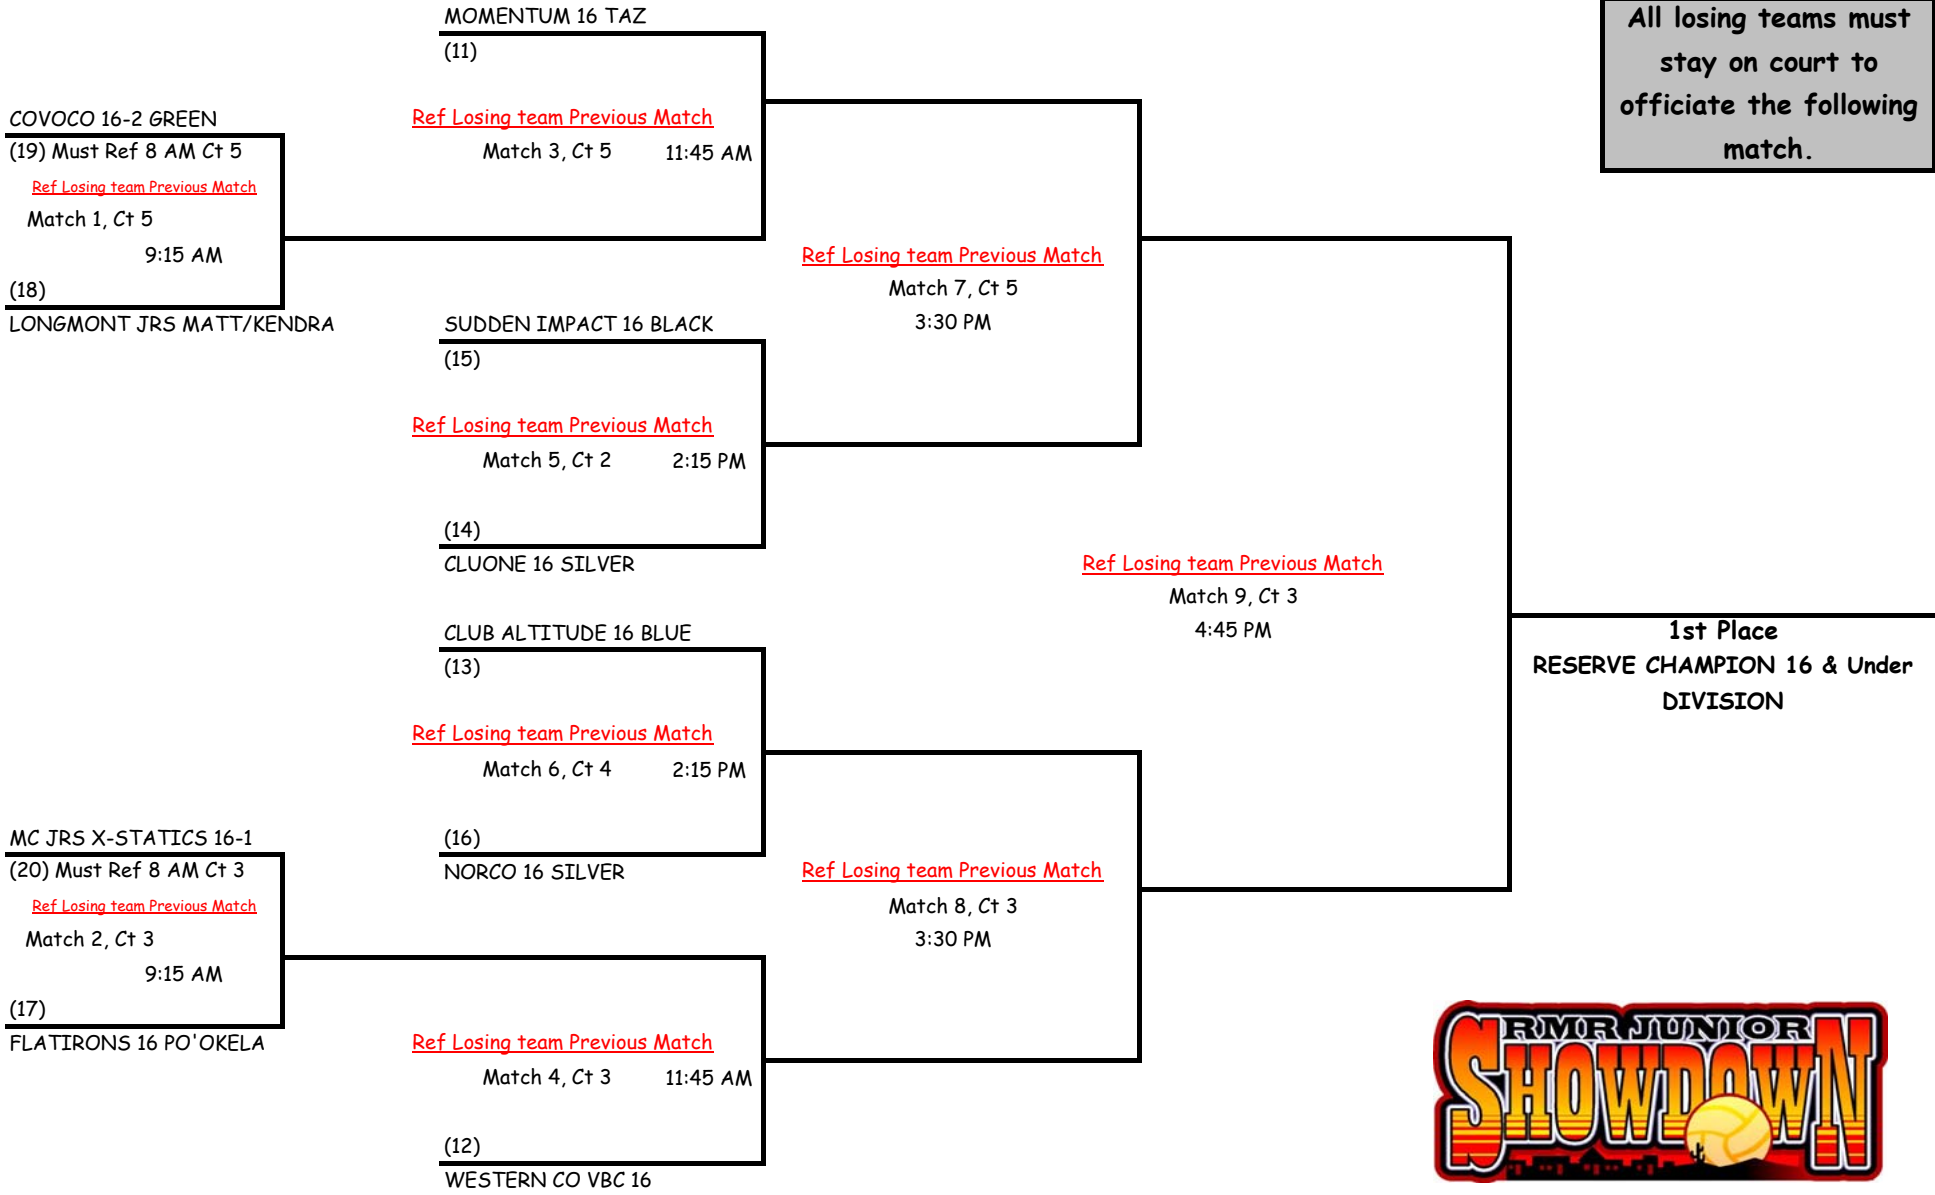

**2010 RMR JUNIOR SHOWDOWN
GRAND CHAMPION 16'S DIVISION
MONDAY, FEBRUARY 15TH (COURT 3 & 5)**

**All losing teams must
stay on court to
officiate the following
match.**

**2010 RMR JUNIOR SHOWDOWN
RESERVE CHAMPION 16'S DIVISION
MONDAY, FEBRUARY 15TH (COURT 2, 3, 4 & 5)**

**All losing teams must
stay on court to
officiate the following
match.**

**2010 RMR JUNIOR SHOWDOWN
FLIGHT #1 16'S DIVISION
MONDAY, FEBRUARY 15TH (COURT 1, 2, 7 & 9)**

**All losing teams must
stay on court to
officiate the following
match.**

**2010 RMR JUNIOR SHOWDOWN
 FLIGHT #2 16'S DIVISION
 MONDAY, FEBRUARY 15TH (COURT 10, 11 & 13)**

**All losing teams must
 stay on court to
 officiate the following
 match.**

**1st Place
 FLIGHT #2 16 & Under
 DIVISION**