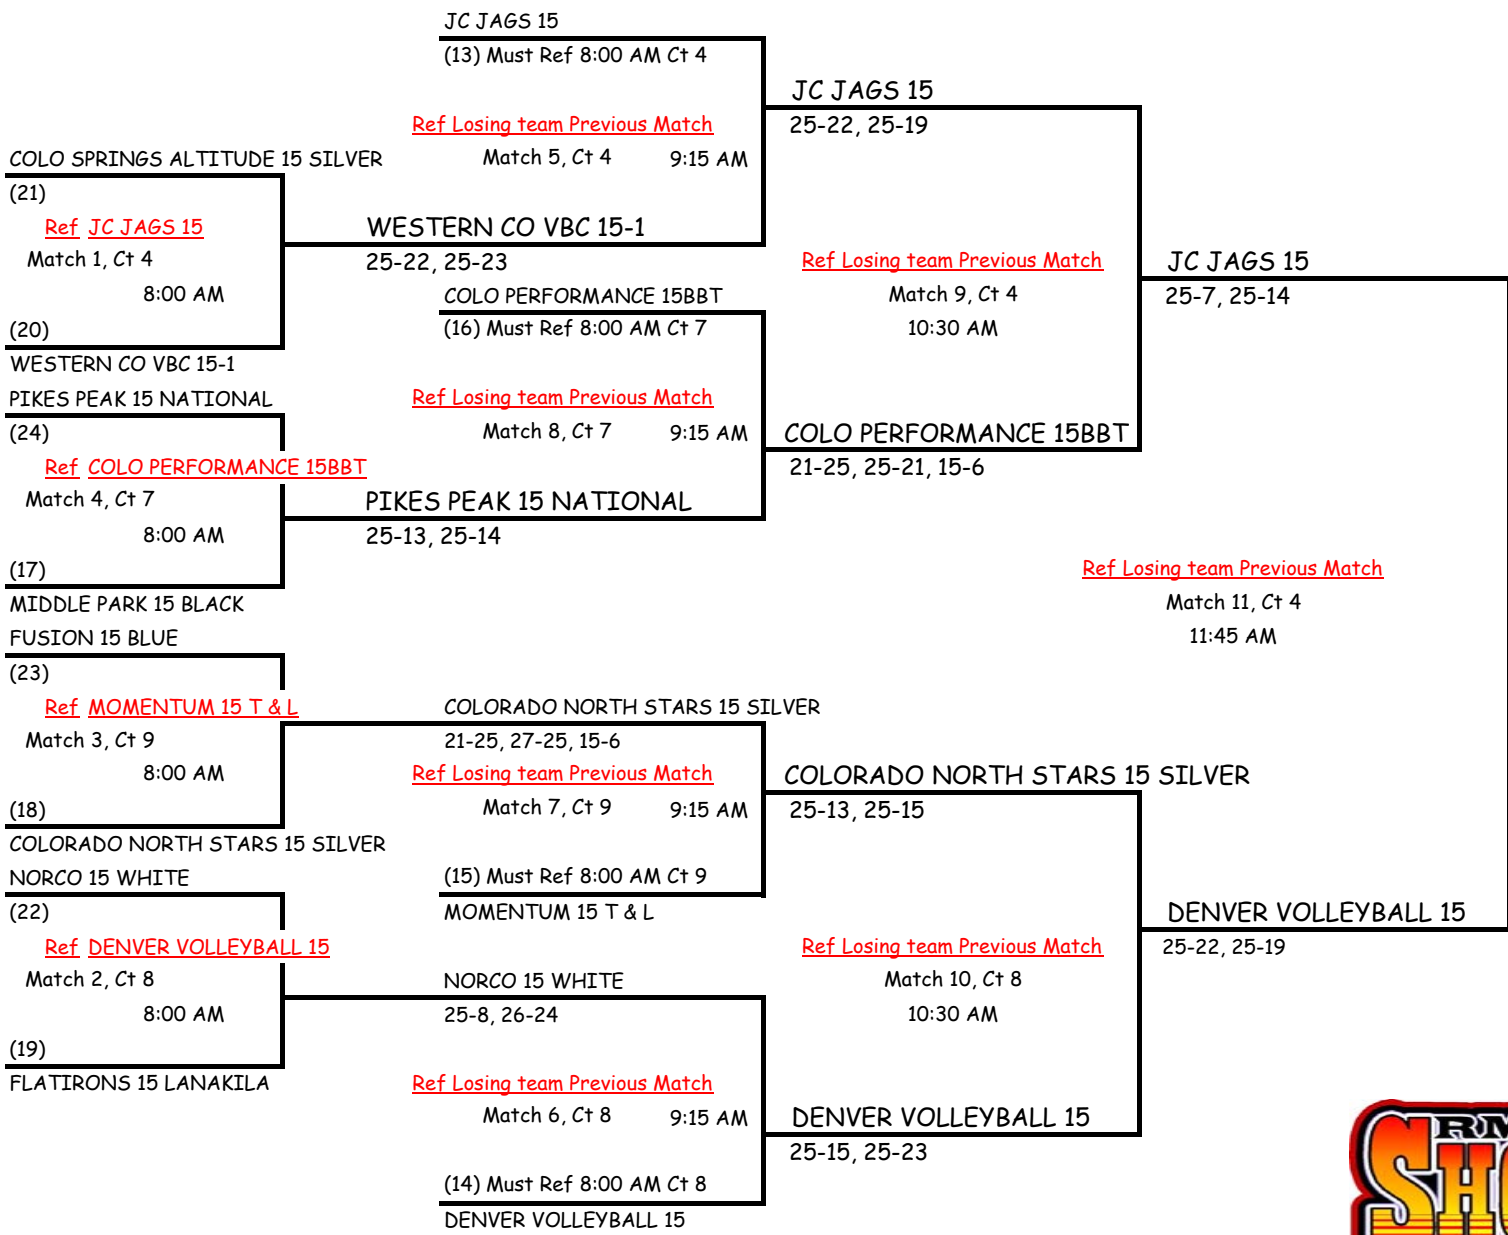

**2010 RMR JUNIOR SHOWDOWN  
RESERVE CHAMPION 15'S DIVISION  
MONDAY, FEBRUARY 15TH (COURT 4, 7, 8 & 9)**

**All losing teams must  
stay on court to officiate  
the following match.**

25-22, 13-25, 15-10  
**JC JAGS 15**  
**1st Place**  
**Reserve Champion 15 & Under**  
**Division**

# 2010 RMR JUNIOR SHOWDOWN

## FLIGHT #1 15'S DIVISION

**MONDAY, FEBRUARY 15TH (COURT 11, 12, 13 & 14 ISLAND GROVE AUXILLARY BUILDING)**

All losing teams must stay on court to officiate the following match.

2010 RMR JUNIOR SHOWDOWN

FLIGHT #2 15'S DIVISION

MONDAY, FEBRUARY 15TH (COURT 12 & 14 ISLAND GROVE AUXILLARY BUILDING)

All losing teams must stay on court to officiate the following match.

13-25, 25-21, 15-13  
**CLUB RAD 15**  
**1st Place**  
 Flight #2 Champion 15 & Under  
 Division