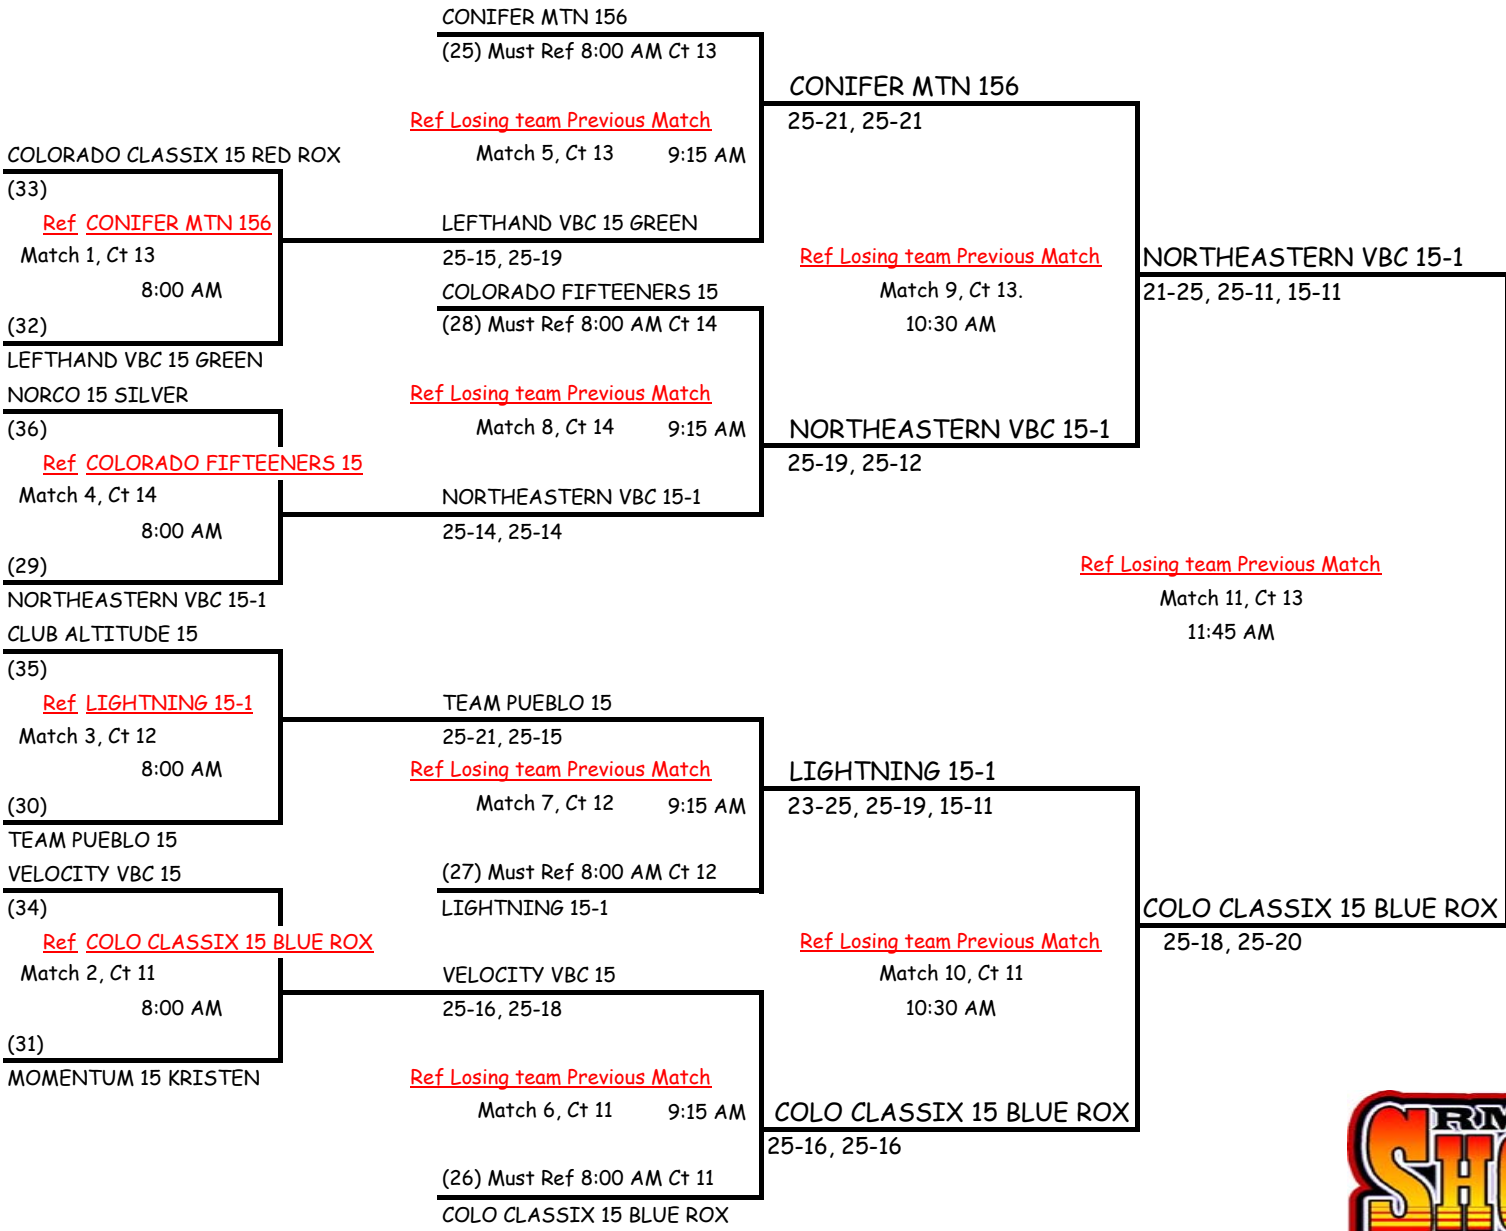

**2010 RMR JUNIOR SHOWDOWN  
RESERVE CHAMPION 15'S DIVISION  
MONDAY, FEBRUARY 15TH (COURT 4, 7, 8 & 9)**

**All losing teams must  
stay on court to officiate  
the following match.**

25-22, 13-25, 15-10  
**JC JAGS 15**  
**1st Place**  
**Reserve Champion 15 & Under**  
**Division**

# 2010 RMR JUNIOR SHOWDOWN

## FLIGHT #1 15'S DIVISION

**MONDAY, FEBRUARY 15TH (COURT 11, 12, 13 & 14 ISLAND GROVE AUXILLARY BUILDING)**

All losing teams must stay on court to officiate the following match.

2010 RMR JUNIOR SHOWDOWN

FLIGHT #2 15'S DIVISION

MONDAY, FEBRUARY 15TH (COURT 12 & 14 ISLAND GROVE AUXILLARY BUILDING)

All losing teams must stay on court to officiate the following match.

13-25, 25-21, 15-13  
**CLUB RAD 15**  
**1st Place**  
 Flight #2 Champion 15 & Under  
 Division