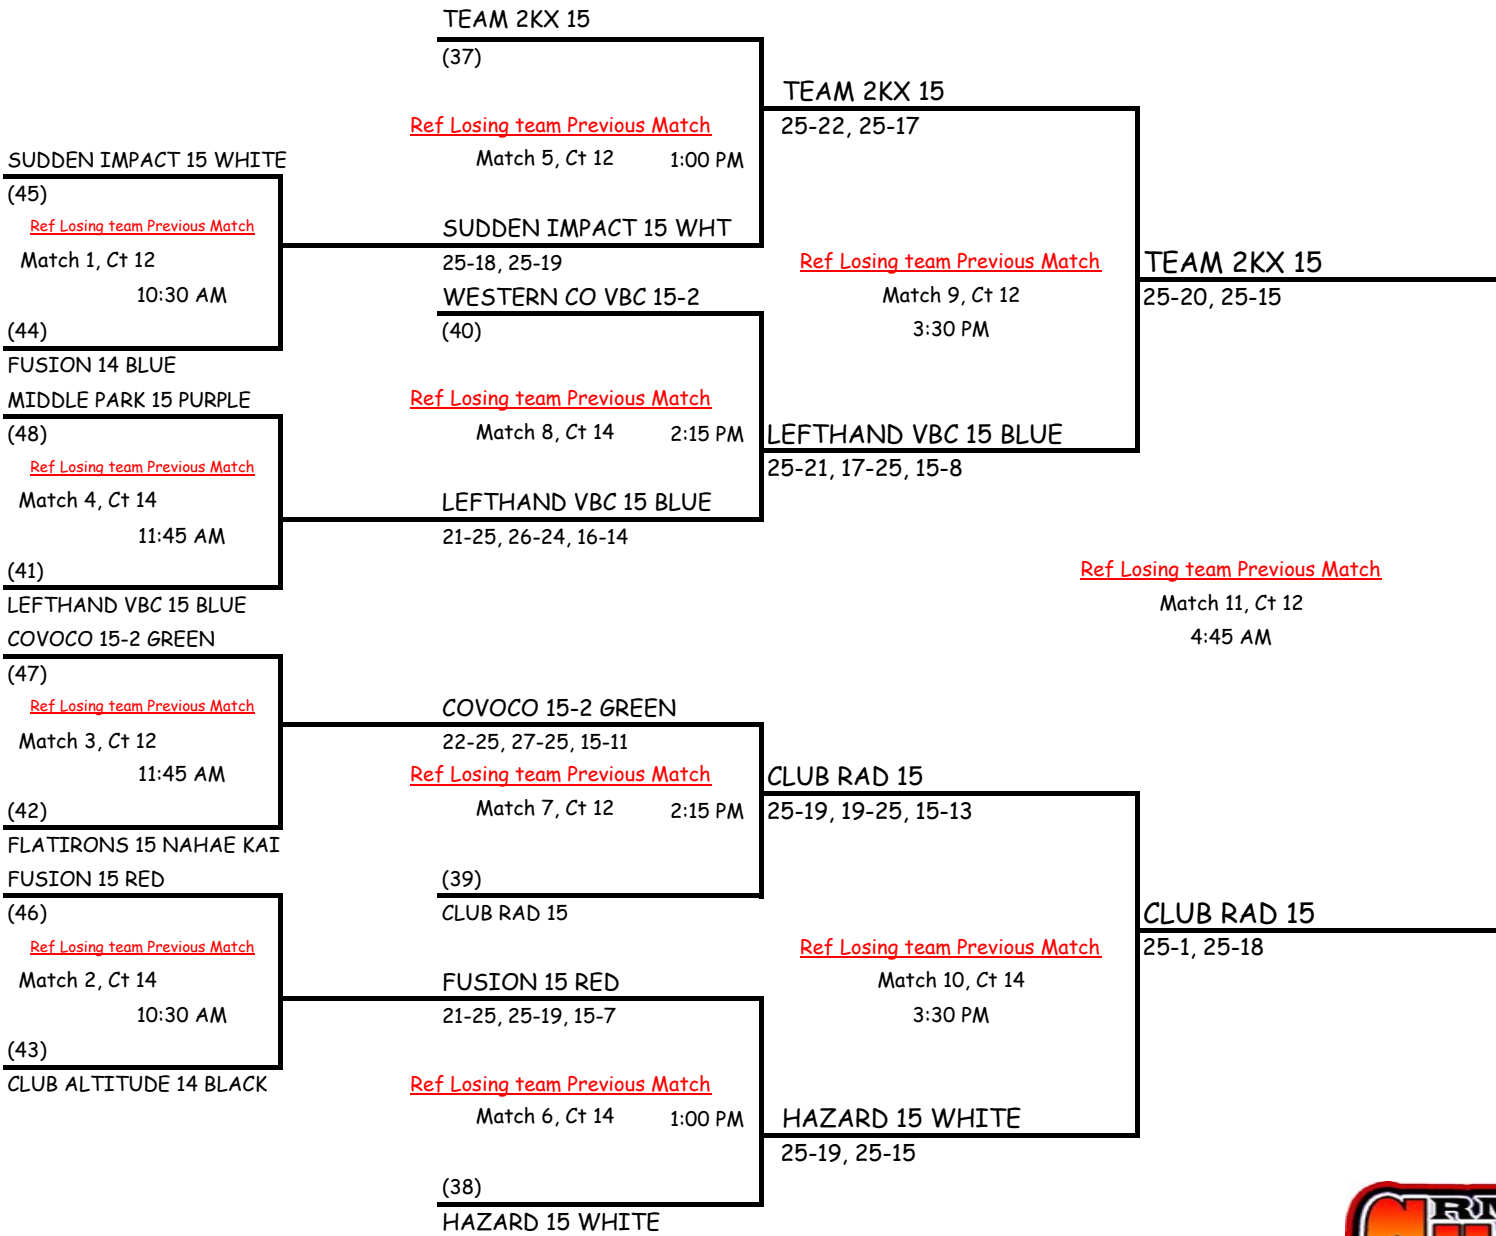

## FLIGHT #1 15'S DIVISION

**MONDAY, FEBRUARY 15TH (COURT 11, 12, 13 & 14 ISLAND GROVE AUXILLARY BUILDING)**

All losing teams must stay on court to officiate the following match.

2010 RMR JUNIOR SHOWDOWN

FLIGHT #2 15'S DIVISION

MONDAY, FEBRUARY 15TH (COURT 12 & 14 ISLAND GROVE AUXILLARY BUILDING)

All losing teams must stay on court to officiate the following match.

13-25, 25-21, 15-13  
**CLUB RAD 15**  
**1st Place**  
 Flight #2 Champion 15 & Under  
 Division