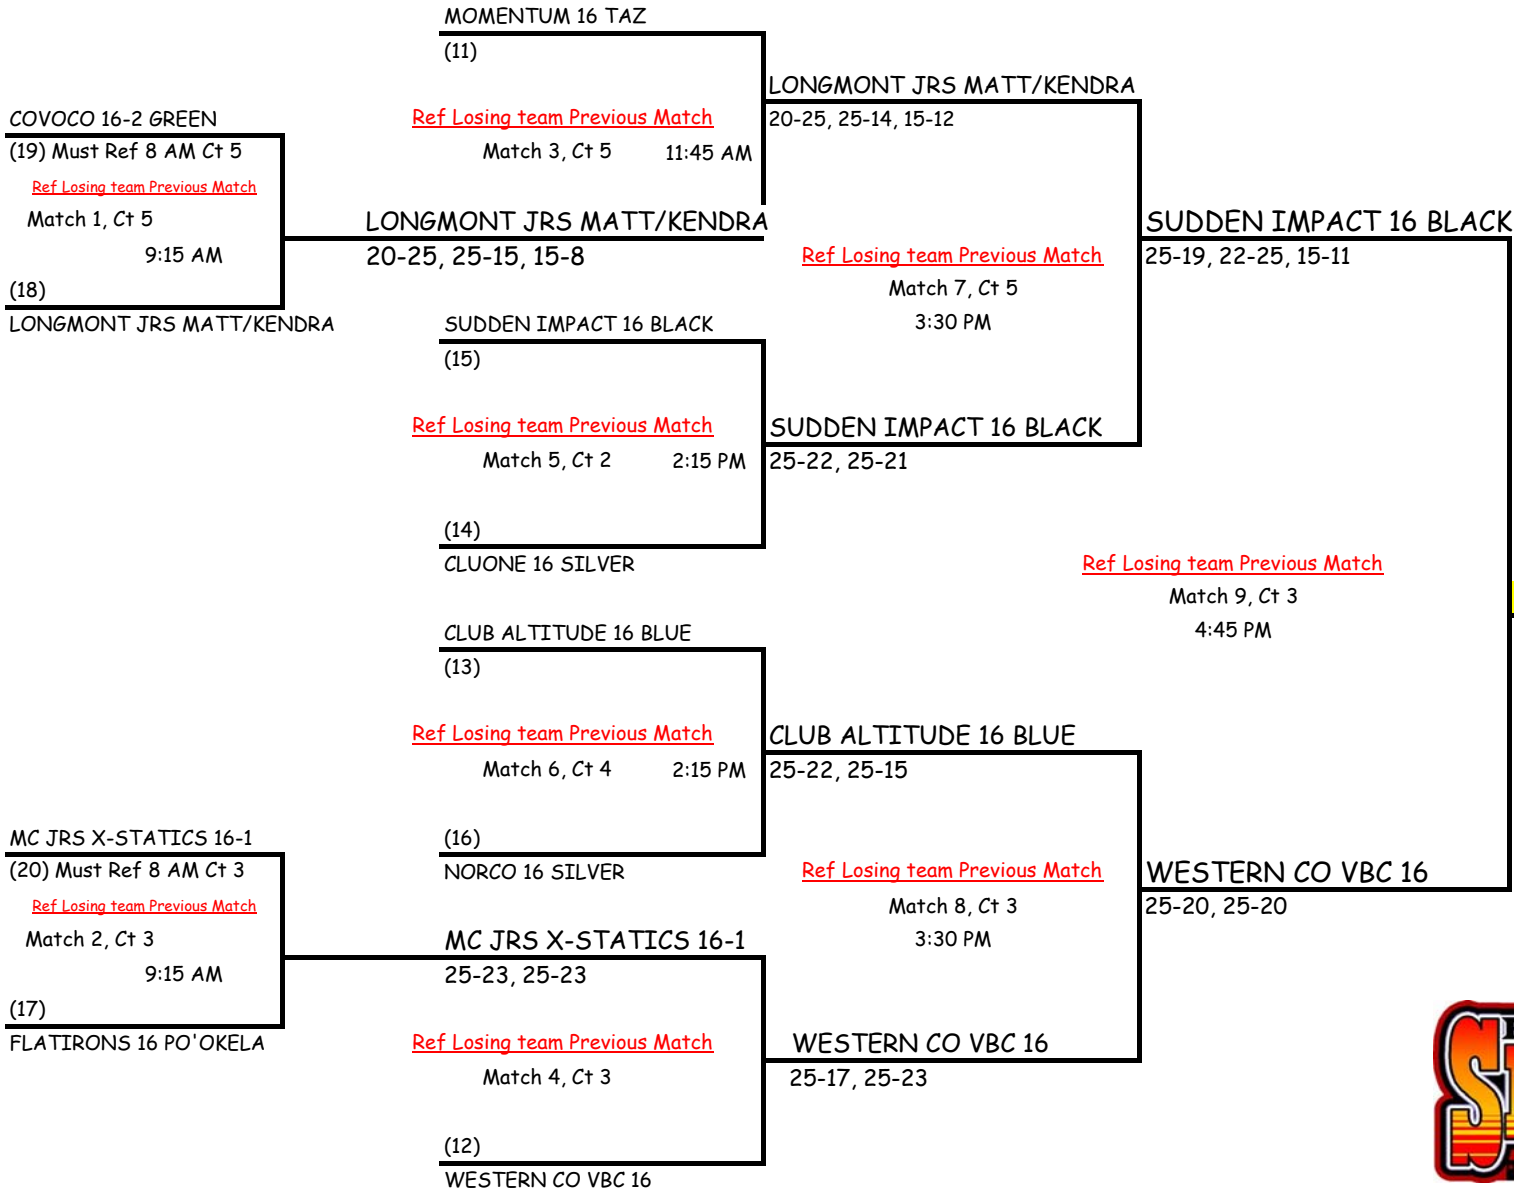

**2010 RMR JUNIOR SHOWDOWN
GRAND CHAMPION 16'S DIVISION
MONDAY, FEBRUARY 15TH (COURT 3 & 5)**

All losing teams must
stay on court to
officiate the following
match.

15-25, 25-23, 15-11
SIX DOGS 16
1st Place
Grand Champion 16 & Under
Division

**2010 RMR JUNIOR SHOWDOWN
RESERVE CHAMPION 16'S DIVISION
MONDAY, FEBRUARY 15TH (COURT 2, 3, 4 & 5)**

All losing teams must
stay on court to
officiate the following
match.

SUDDEN IMPACT 16 BLACK
1st Place
RESERVE CHAMPION 16 & Under
DIVISION

**2010 RMR JUNIOR SHOWDOWN
FLIGHT #1 16'S DIVISION
MONDAY, FEBRUARY 15TH (COURT 1, 2, 7 & 9)**

All losing teams must
stay on court to
officiate the following
match.

25-12, 25-11
NORCO 15 BLUE
1st Place
FLIGHT #1 16 & Under
DIVISION