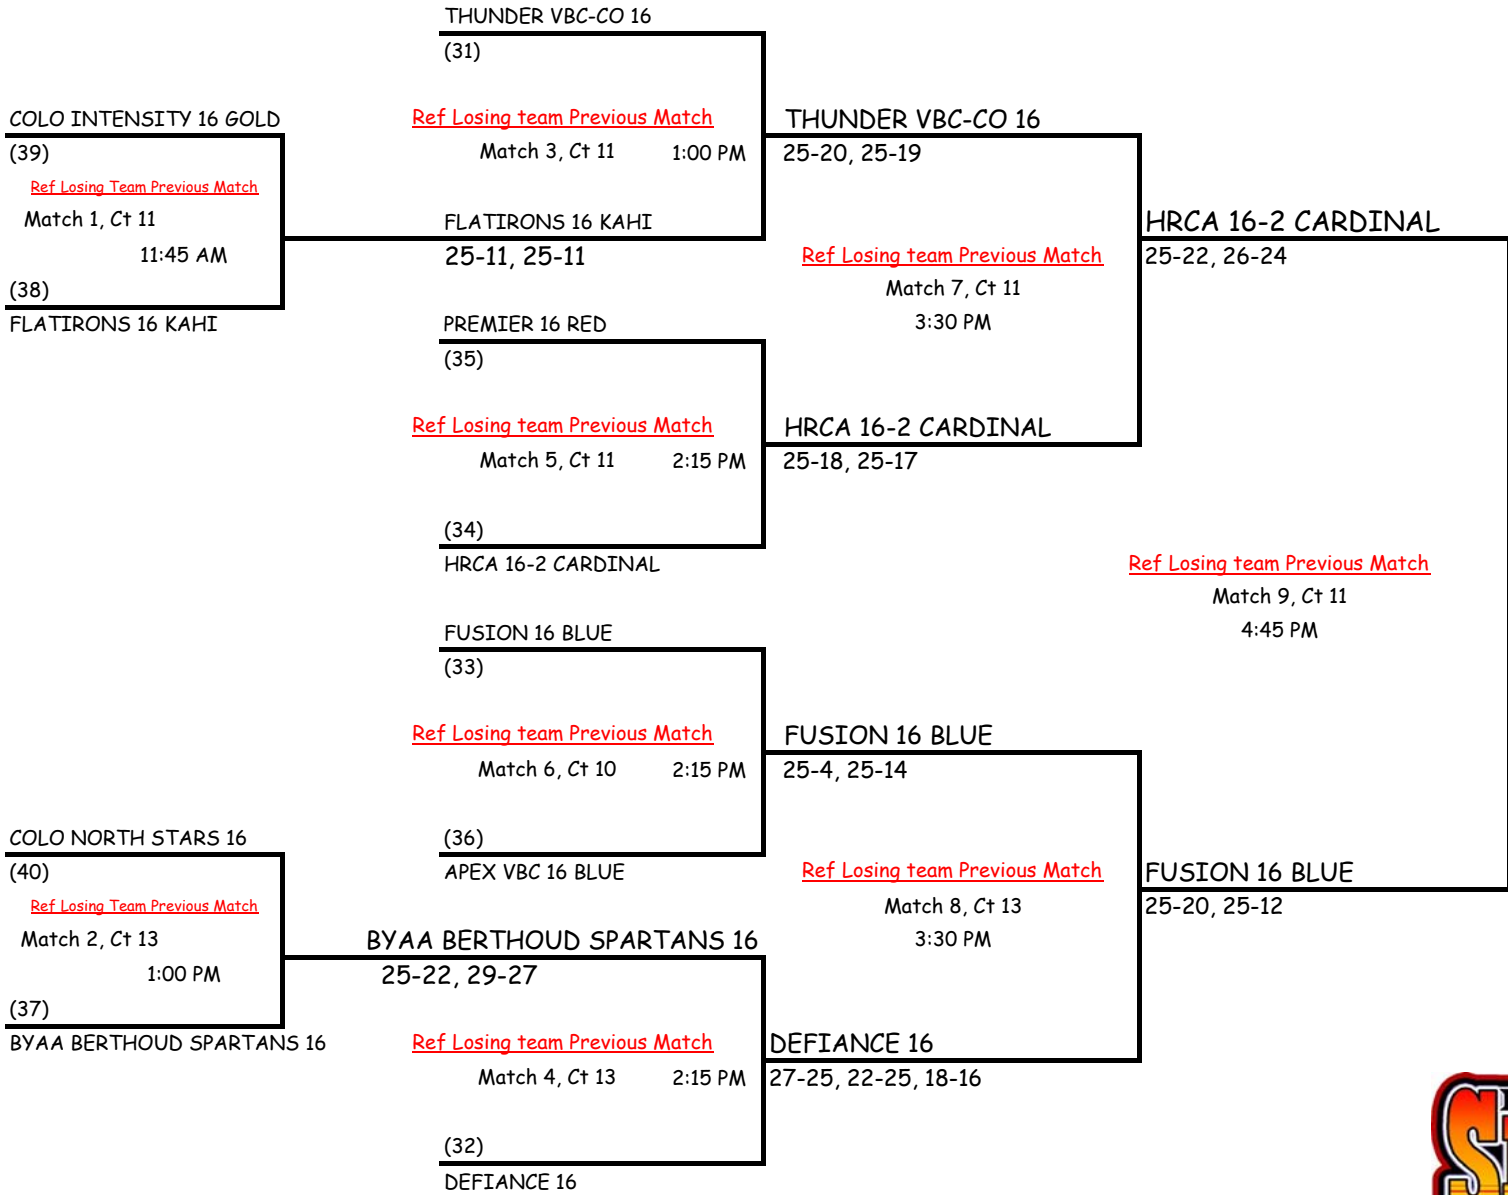

**2010 RMR JUNIOR SHOWDOWN
GRAND CHAMPION 16'S DIVISION
MONDAY, FEBRUARY 15TH (COURT 3 & 5)**

All losing teams must
stay on court to
officiate the following
match.

15-25, 25-23, 15-11
SIX DOGS 16
1st Place
Grand Champion 16 & Under
Division

**2010 RMR JUNIOR SHOWDOWN
RESERVE CHAMPION 16'S DIVISION
MONDAY, FEBRUARY 15TH (COURT 2, 3, 4 & 5)**

All losing teams must
stay on court to
officiate the following
match.

SUDDEN IMPACT 16 BLACK
1st Place
RESERVE CHAMPION 16 & Under
DIVISION

**2010 RMR JUNIOR SHOWDOWN
FLIGHT #1 16'S DIVISION
MONDAY, FEBRUARY 15TH (COURT 1, 2, 7 & 9)**

All losing teams must
stay on court to
officiate the following
match.

25-12, 25-11
NORCO 15 BLUE
1st Place
FLIGHT #1 16 & Under
DIVISION

**2010 RMR JUNIOR SHOWDOWN
FLIGHT #2 16'S DIVISION
MONDAY, FEBRUARY 15TH (COURT 10, 11 & 13)**

All losing teams must
stay on court to
officiate the following
match.

18-25, 25-20, 15-13
HRCA 16-2 CARDINAL
1st Place
FLIGHT #2 16 & Under
DIVISION