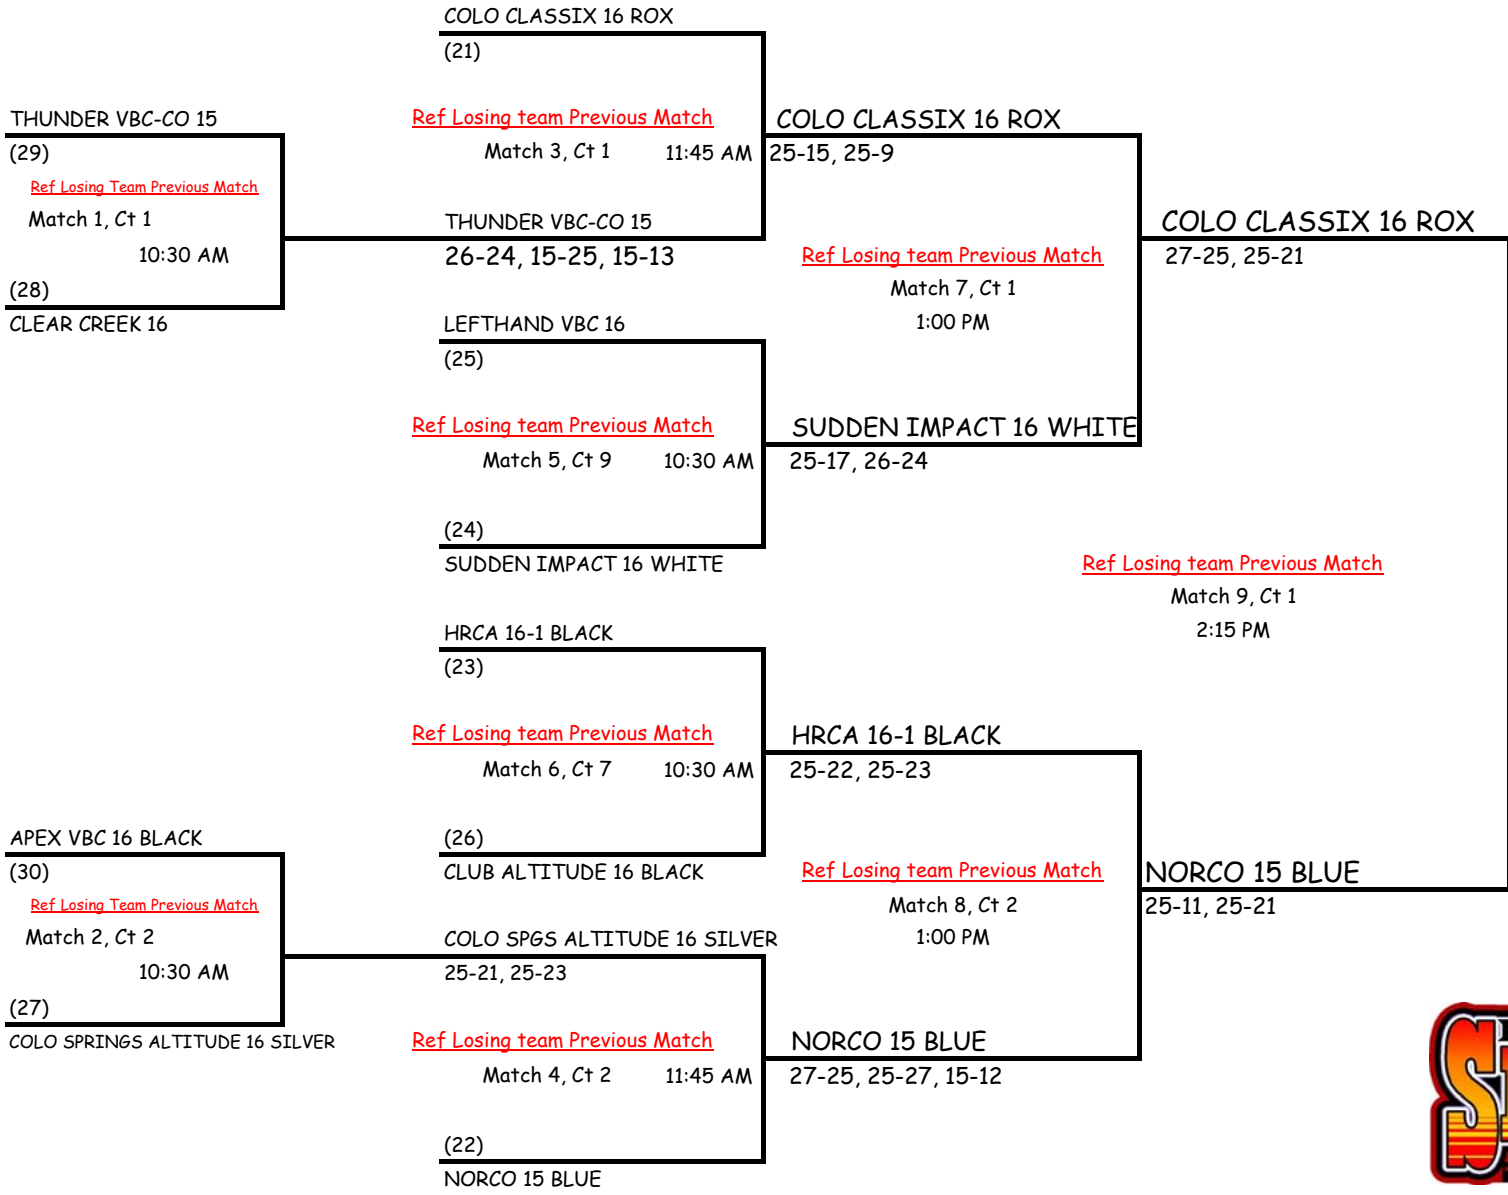

**2010 RMR JUNIOR SHOWDOWN
GRAND CHAMPION 16'S DIVISION
MONDAY, FEBRUARY 15TH (COURT 3 & 5)**

All losing teams must
stay on court to
officiate the following
match.

15-25, 25-23, 15-11
SIX DOGS 16
1st Place
Grand Champion 16 & Under
Division

**2010 RMR JUNIOR SHOWDOWN
RESERVE CHAMPION 16'S DIVISION
MONDAY, FEBRUARY 15TH (COURT 2, 3, 4 & 5)**

All losing teams must
stay on court to
officiate the following
match.

SUDDEN IMPACT 16 BLACK
1st Place
RESERVE CHAMPION 16 & Under
DIVISION

**2010 RMR JUNIOR SHOWDOWN
FLIGHT #1 16'S DIVISION
MONDAY, FEBRUARY 15TH (COURT 1, 2, 7 & 9)**

All losing teams must
stay on court to
officiate the following
match.

25-12, 25-11
NORCO 15 BLUE
1st Place
FLIGHT #1 16 & Under
DIVISION