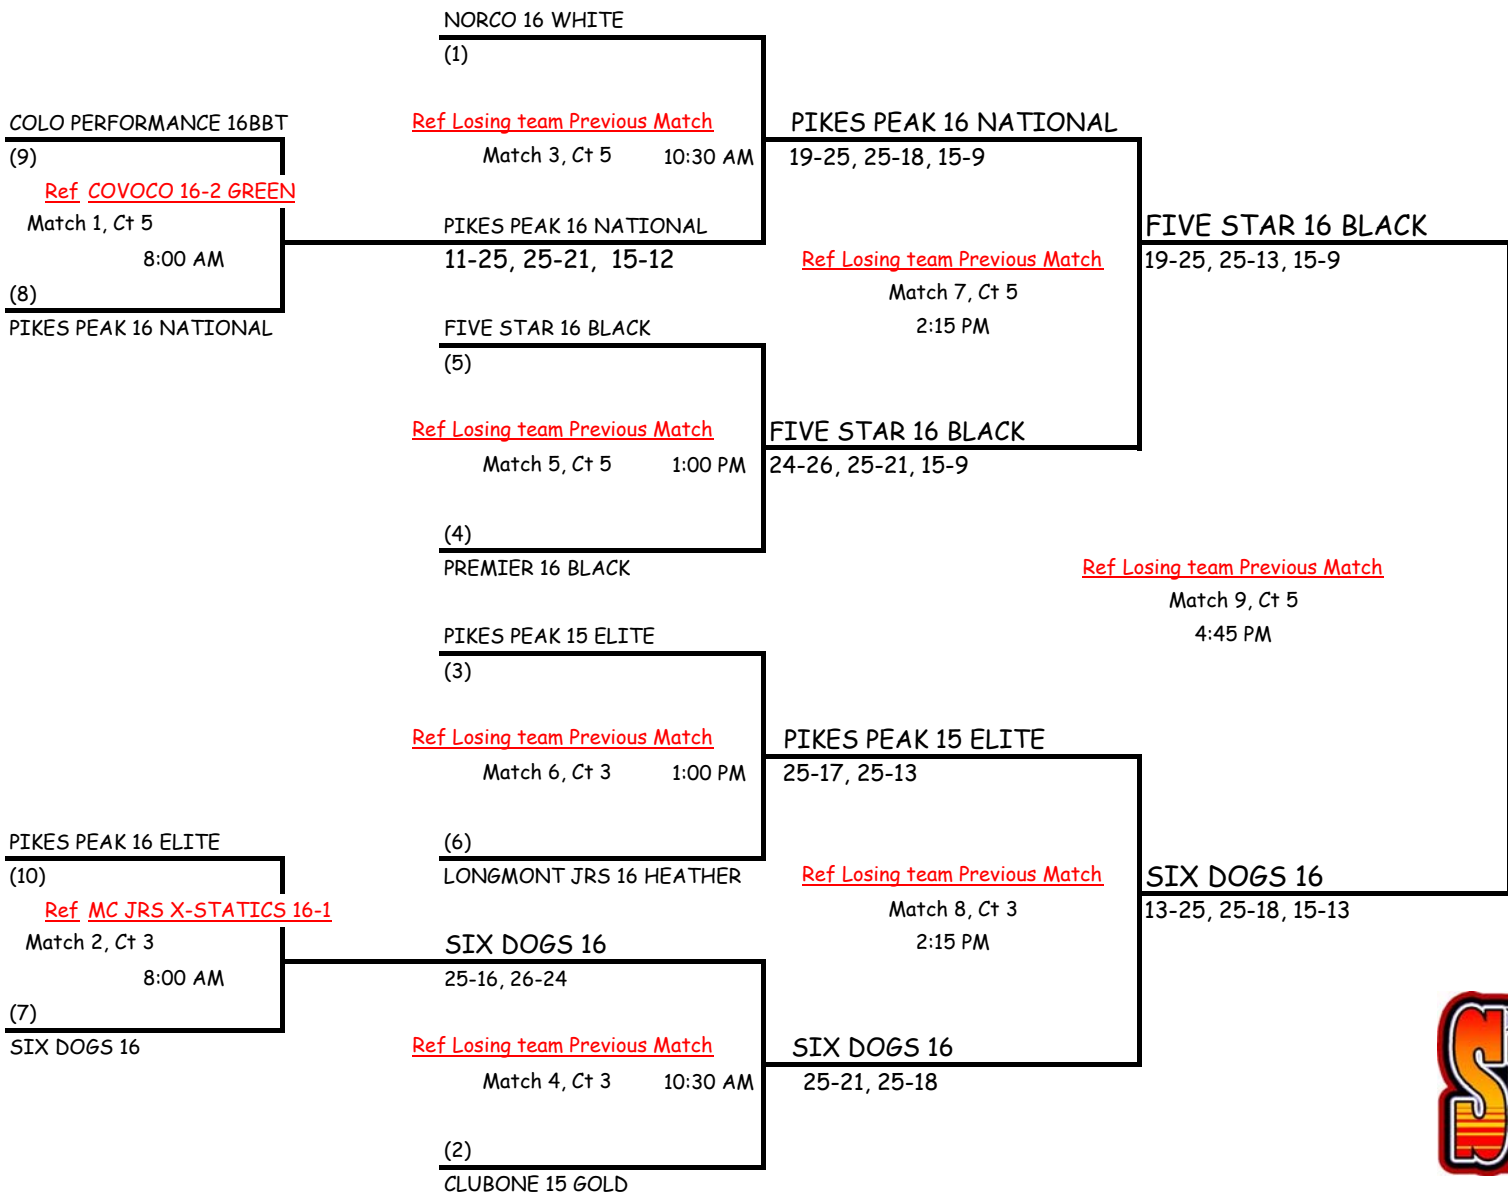

**2010 RMR JUNIOR SHOWDOWN
GRAND CHAMPION 16'S DIVISION
MONDAY, FEBRUARY 15TH (COURT 3 & 5)**

All losing teams must
stay on court to
officiate the following
match.

15-25, 25-23, 15-11
SIX DOGS 16
1st Place
Grand Champion 16 & Under
Division

**2010 RMR JUNIOR SHOWDOWN
RESERVE CHAMPION 16'S DIVISION
MONDAY, FEBRUARY 15TH (COURT 2, 3, 4 & 5)**

All losing teams must
stay on court to
officiate the following
match.

SUDDEN IMPACT 16 BLACK
1st Place
RESERVE CHAMPION 16 & Under
DIVISION

**2010 RMR JUNIOR SHOWDOWN
FLIGHT #1 16'S DIVISION
MONDAY, FEBRUARY 15TH (COURT 1, 2, 7 & 9)**

All losing teams must
stay on court to
officiate the following
match.

25-12, 25-11
NORCO 15 BLUE
1st Place
FLIGHT #1 16 & Under
DIVISION